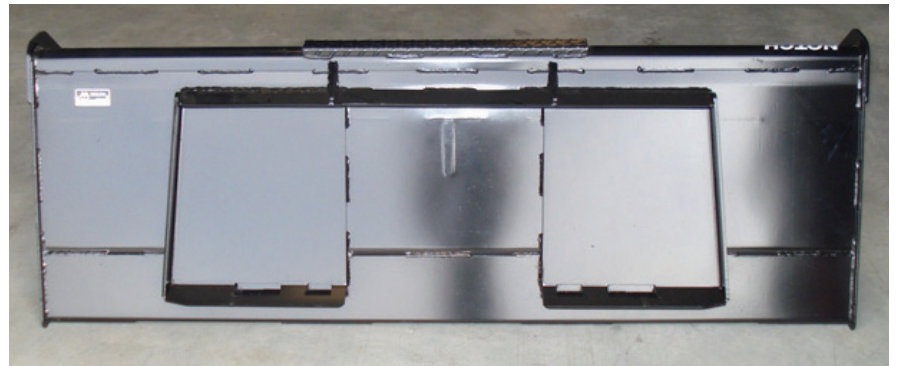

### Available Sizes

60", 66", 72", 78", 84", 90", 96", & 102"

Recommended for loaders with operating capacity of 3000 lbs or less

Constructed with Rolled Back

Constructed of High Tensile Steel

Capacities and Measurements are Approximate

Low Profile Dirt  
Box 20" High x 36" Deep  
Low Profile Utility  
Box 23-1/2" High x 38: Deep

Universal attachment standard, other attachments available

3/4" x 6" Cutting edge with holes to accept bolt on cutting edge